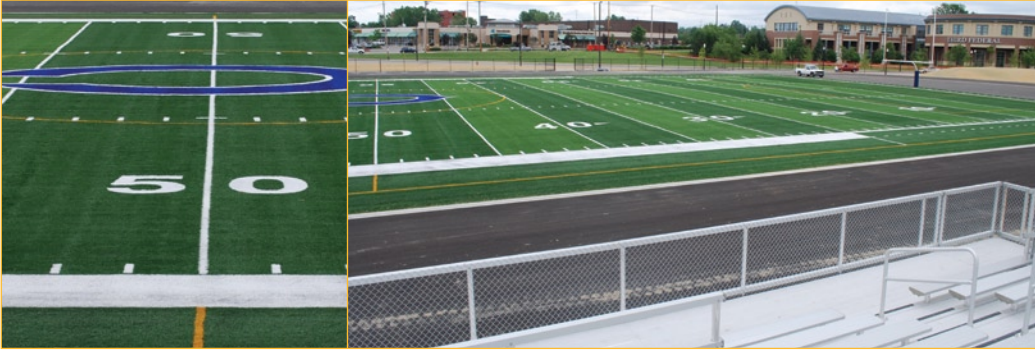

Scouting Report

Cleveland Central Catholic High School

Cleveland, OH

THE ISSUE: Cleveland Central Catholic High School's home football and soccer field was in need of refurbishment.

Located in Cleveland's historic Slavic Village neighborhood, a part of the city hit extremely hard during the economic downturn, a new field and stadium would be a bright spot in this community. And, it became a reality through a grant awarded by the Cleveland Browns, the NFL Youth Football Fund and Local Initiatives Support Corporation, which went toward the installation of a new synthetic turf field.

SIGNATURE TURF™

THE JOB: SCG was hired to install the synthetic turf field at the new athletic complex. SCG's Signature Turf, which is suitable for all sports, was used on the field.

THE RESULT: The field was completed in June 2010, and Cleveland Central Catholic is pleased with the results and experience it had working with SCG. "We knew from the beginning that we wanted SCG, and only them, to do our new field," said Karl Eartle, the president/principal of Cleveland Central Catholic High School at the time of the field's construction. "They [SCG] have a national record of performance success and provide quality personal service that guarantees a great venue for the student-athletes. The Franks family and the entire SCG team have been true professionals and have given us a field second to none!"